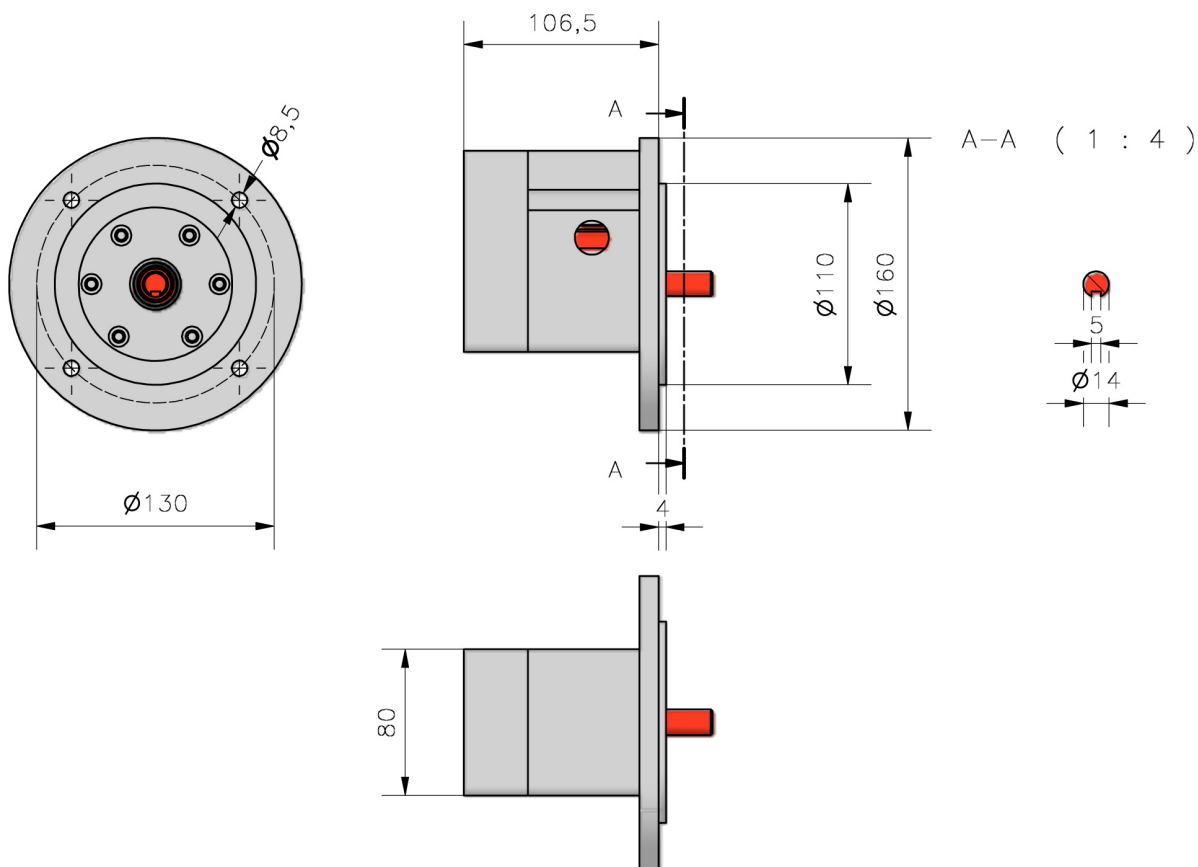

# MOTORE A LOBI AD ARIA COMPRESSA AMC 80

TECHNICAL DATA	
MAX SPEED RPM	5000
START TORQUE Nm	7
STALL TORQUE Nm	14
MAX PRESSURE OPERATING BAR	7
WEIGHT Kg	3,6
AIR CONSUPTION l/min	2000