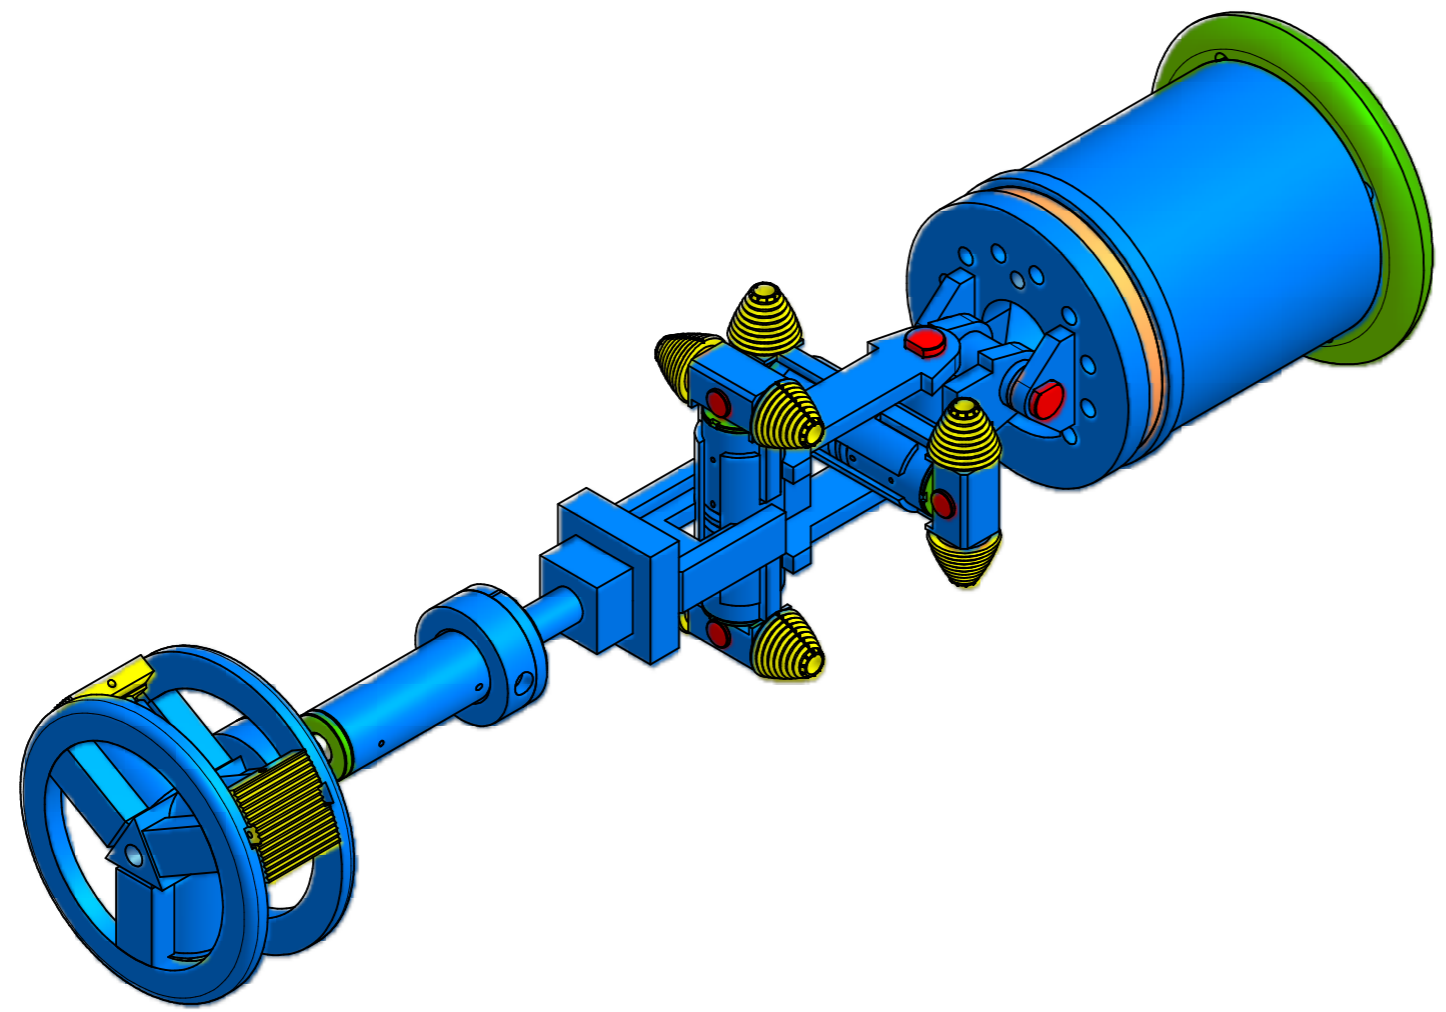

TBM 400

PESO-WEIGHT 259 Kg
COPPIA MAX - MAX TORQUE 2000 Nm