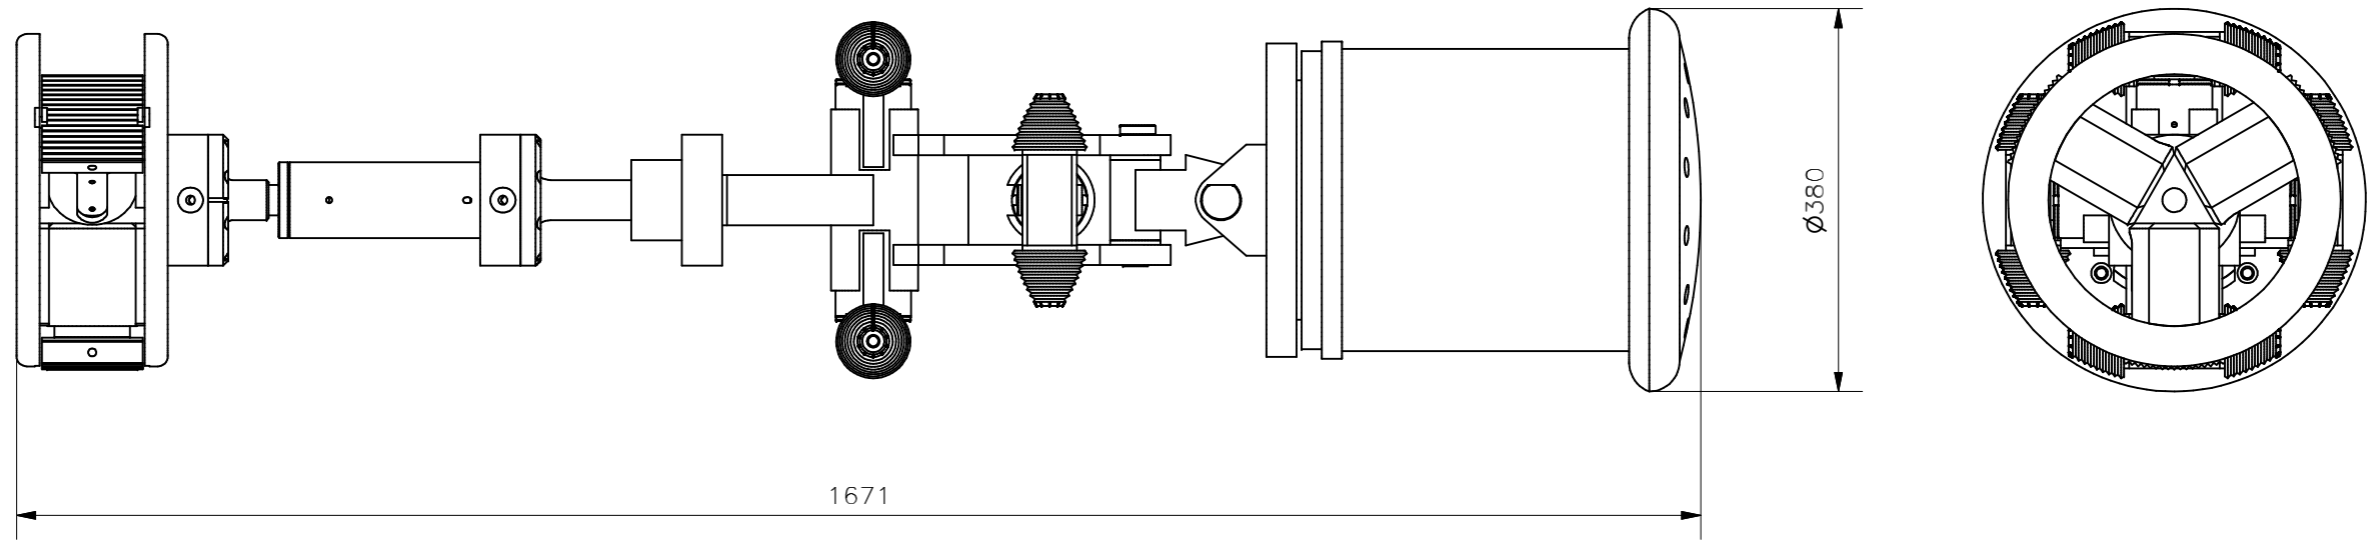

TBM 400

PESO-WEIGHT 259 Kg
COPPIA MAX - MAX TORQUE 2000 Nm